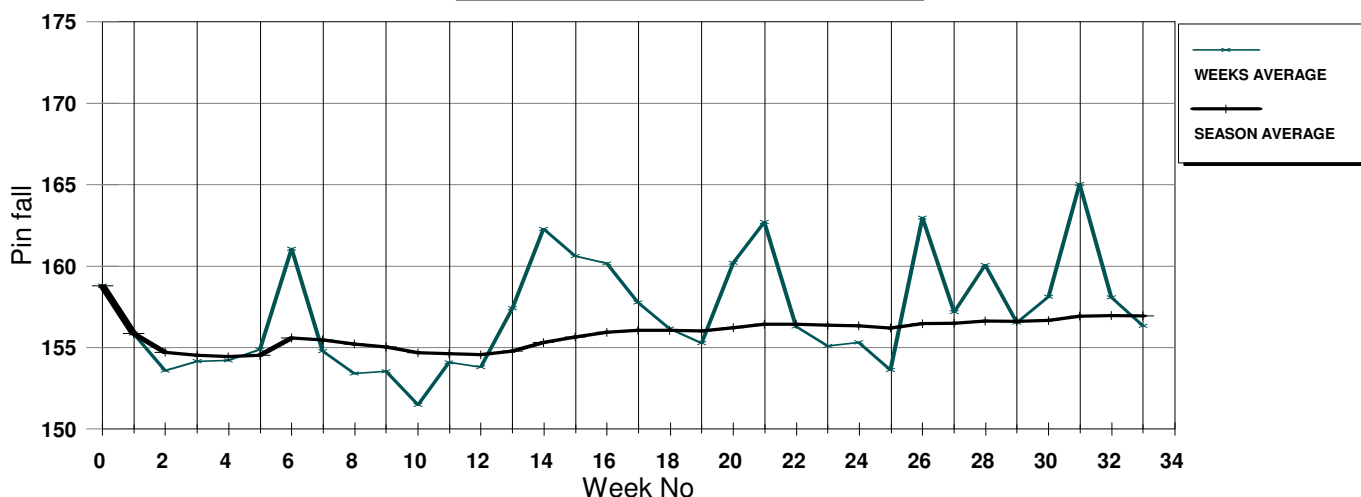

KC4 TEN PIN BOWLING CLUB

Website: <http://www.kc4bowling.com>

League Standing Sheet for Week Ending : 08-May-12

WINTER SEASON - WEEK 33

Secretary : Karl Elliott

Tel. 07747 795446

Position	Pld.	Games		Scratch Pinfall	Average	H/Cap Pinfall	Scratch Hi-Game	Scratch Hi-Series	H/Cap Hi-Game	H/Cap Hi-Series	Points
		Won	Lost								
1 BLIND ALI	99	62.5	36.5	64531	651	83910	793	2254	970	2728	167
2 JOKERS WILD	99	59	40	65610	662	83775	817	2207	992	2742	160
3 SAXONS	99	59	40	69957	706	83646	849	2345	977	2741	158
4 RUM BUNCH	99	54	45	66374	670	82787	807	2251	972	2716	154
5 SPARE SET	99	56.5	42.5	72434	731	82928	870	2425	963	2734	149
6 SHADOWS	99	55	44	58954	595	82000	717	2027	930	2685	144
7 MONACOS	99	49.5	49.5	65047	657	82226	800	2184	1003	2726	125
8 TOPHATS	99	46	53	57807	583	81123	686	1936	926	2623	120
9 CALLY'S HEROES	99	42.5	56.5	66257	669	81453	835	2304	942	2664	119
10 LATE AGAIN	99	41	58	56747	573	81344	702	1885	951	2641	114
11 MI-II	99	34	65	60453	610	80796	742	2131	913	2629	88
12 DO'NUTS	99	35	64	68945	696	81479	829	2363	957	2677	86

Total Blinds - Season 245

Total Pinfall this week : 17666

Total Pinfall season : 576495

Total Pinfall Last Summer: 0

Total Pinfall Last Winter : 601746

Average 156.34

Average 156.95

Average 0.00

Average 158.81

WEEKLY AVERAGES FOR LEAGUE

RESULTS FOR LAST WEEK

CALLY'S HEROES	2	TOPHATS	6
JOKERS WILD	6	DO'NUTS	2
SHADOWS	8	MONACOS	0
RUM BUNCH	6	SAXONS	2
BLIND ALI	2	SPARE SET	6
LATE AGAIN	6	MI-II	2