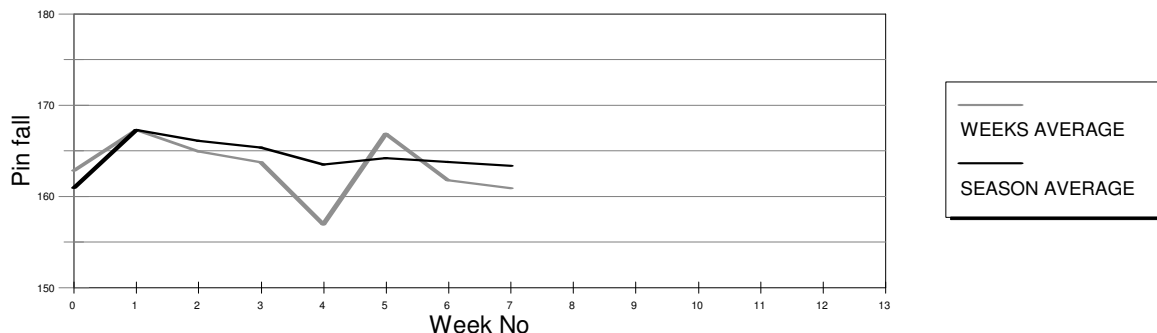

League Standing Sheet for Week Ending : 22-Jun-10
SUMMER SEASON - WEEK 7

Secretary : Karl Elliott

Tel. 07747 795446

Position	Pld.	Won	Lost	Pinfall	Average	H/Cap Pinfall	Scratch Hi-Game	Scratch Hi-Series	H/Cap Hi-Game	H/Cap Hi-Series	Points
1 SAXONS	21	13	8	11327	539	12341	610	1725	665	1830	38
2 MONACOS	21	13	8	10718	510	12212	600	1654	679	1891	34
3 DO'NUTS	21	11	10	10591	504	12073	562	1666	638	1816	32
4 CALLY'S HEROES	21	11	10	10870	517	11938	629	1711	676	1852	30
5 SPARE SET	21	11	10	11467	546	12010	628	1733	651	1802	26
6 BLIND ALI	21	10	11	9965	474	11735	532	1521	611	1791	24
7 TAKE THAT	21	9	12	9245	440	11798	568	1502	695	1883	22
8 TOP HATS	21	6	15	8510	405	11468	479	1293	624	1705	18

Total Blinds - Season 15

Total Pinfall this week :	11586	Average	160.92
Total Pinfall season :	79891	Average	163.38
Total Pinfall Summer + Last Winter:	636888	Average	160.30
Total Pinfall Last Winter :	483264	Average	159.92

WEEKLY AVERAGES FOR LEAGUE - SUMMER

RESULTS FOR LAST WEEK

TAKE THAT	0	BLIND ALI	8
DO'NUTS	6	MONACOS	2
TOP HATS	6	SAXONS	2
CALLY'S HEROES	2	SPARE SET	6