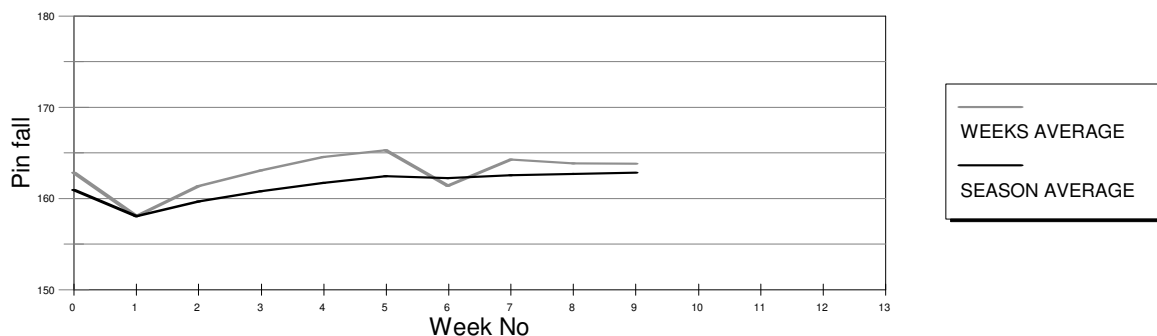

KC4 TEN PIN BOWLING CLUB

Website: <http://www.kc4bowling.co.uk>

League Standing Sheet for Week Ending : 19-Jul-11

SUMMER SEASON - WEEK 9

Secretary : Karl Elliott

Tel. 07747 795446

Position	Pld.	Won	Lost	Pinfall	Average	H/Cap Pinfall	Scratch Hi-Game	Scratch Hi-Series	H/Cap Hi-Game	H/Cap Hi-Series	Points
1 CALLY'S HEROES	27	16	11	13404	496	16932	586	1684	713	2043	44
2 SPARE SET	27	14	13	14956	553	17212	648	1724	730	1966	40
3 DO'NUTS	27	15	12	13821	511	17097	617	1614	746	1998	38
4 BLIND ALI	27	15	12	13350	494	16974	589	1630	719	2020	38
5 TOP HATS	27	14	13	12184	451	16792	537	1505	722	2060	38
6 SAXONS	27	14	13	14750	546	17231	620	1762	710	2017	36
7 BOWLING BLIND	27	13	14	14056	520	16732	614	1685	727	2024	36
8 MUMBLES	27	12	15	12851	475	16886	535	1527	683	1965	34
9 LATE AGAIN	27	12	15	11498	425	16541	525	1455	699	2051	30
10 USUAL SUSPECTS	27	10	17	12099	448	16782	527	1407	716	1972	26

Total Blinds - Season 18

Total Pinfall this week :	14743	Average	163.81
Total Pinfall season :	128974	Average	162.85
Total Pinfall Summer + Last Winter:	689638	Average	164.71
Total Pinfall Last Winter :	484788	Average	165.01

WEEKLY AVERAGES FOR LEAGUE - SUMMER

RESULTS FOR LAST WEEK

USUAL SUSPECTS	0	BOWLING BLIND	8
BLIND ALI	8	MUMBLES	0
LATE AGAIN	2	CALLY'S HEROES	6
SAXONS	8	SPARE SET	0
DO'NUTS	4	TOP HATS	4