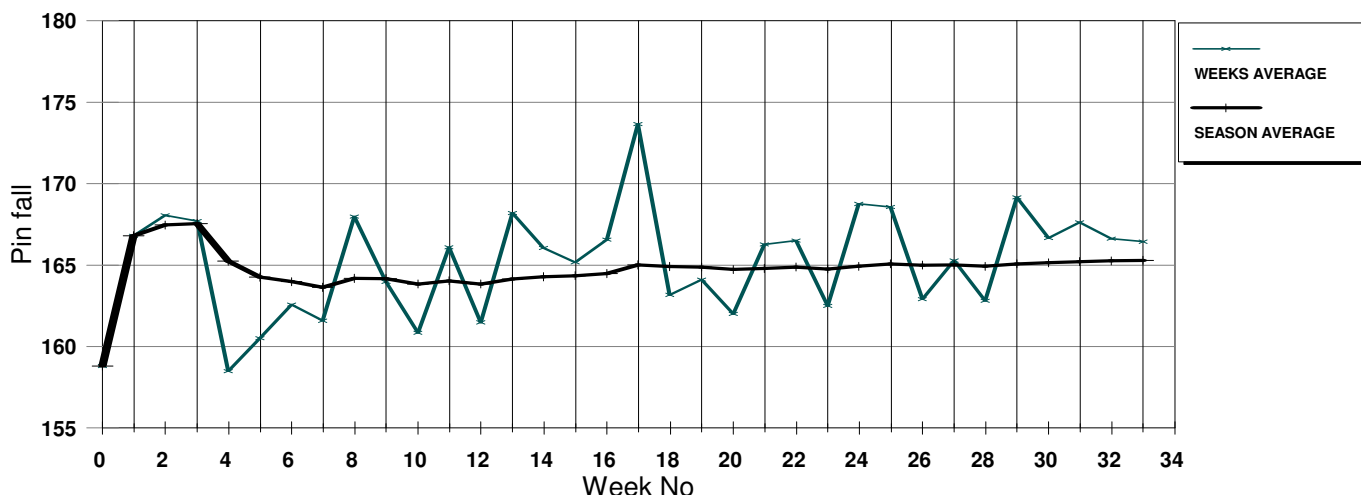

KC4 TEN PIN BOWLING CLUB

Website: <http://www.kc4bowling.com>

League Standing Sheet for Week Ending : 17-May-11

WINTER SEASON - WEEK 33

Secretary : Karl Elliott

Tel. 07747 795446

Position	Pld.	Games		Scratch	Average	H/Cap	Scratch	Scratch	H/Cap	H/Cap	Points
		Won	Lost	Pinfall		Pinfall	Hi-Game	Hi-Series	Hi-Game	Hi-Series	
1 SAXONS	99	63.5	35.5	70730	714	83699	856	2328	978	2702	169
2 JOKERS WILD	99	55.5	43.5	64881	655	83092	800	2222	972	2723	147
3 BLIND ALI	99	53	46	65782	664	82216	824	2253	976	2664	144
4 RUM BUNCH	99	51	48	65146	658	83341	778	2278	966	2762	140
5 CALLY'S HEROES	99	51.5	47.5	70103	708	83498	879	2403	1042	2805	139
6 MONACOS	99	48	51	65636	662	82136	805	2160	976	2685	130
7 SPARE SET	99	46	53	74640	753	83232	884	2446	985	2763	126
8 TOPHATS	99	47.5	51.5	55556	561	81602	721	1955	923	2647	125
9 DO'NUTS	99	47	52	65591	662	82379	789	2176	947	2657	124
10 SHADOWS	99	45	54	59342	599	81545	710	2119	923	2616	122
11 TAKE THAT	99	44	55	60272	608	81878	736	2026	921	2676	114
12 LATE AGAIN	99	42	57	57806	583	80078	849	2399	909	2591	104

Total Blinds - Season 236

Total Pinfall this week : 18974

Total Pinfall season : 615735

Total Pinfall Last Summer: 0

Total Pinfall Last Winter : 601746

Average 166.44

Average 165.30

Average 0.00

Average 158.81

WEEKLY AVERAGES FOR LEAGUE

RESULTS FOR LAST WEEK

TAKE THAT	2	MONACOS	6
SHADOWS	0	BLIND ALI	8
DO'NUTS	6	JOKERS WILD	2
SPARE SET	6	LATE AGAIN	2
CALLY'S HEROES	2	TOPHATS	6
RUM BUNCH	7	SAXONS	1