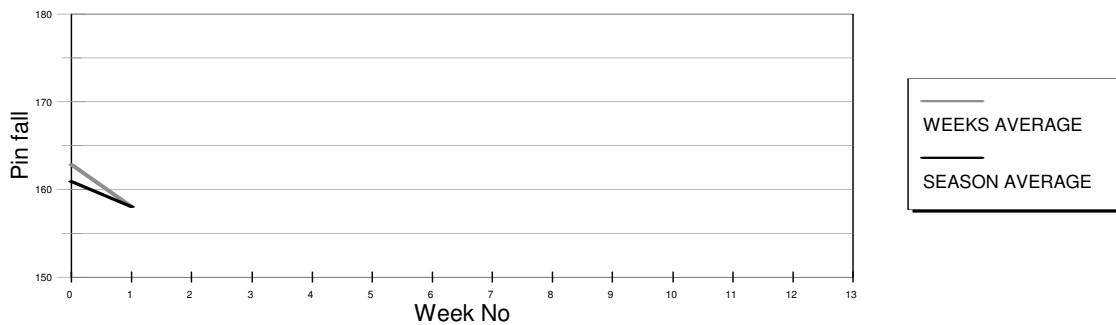

League Standing Sheet for Week Ending : **24-May-11**
SUMMER SEASON - WEEK 1

Secretary : **Karl Elliott**

Tel. **07747 795446**

Position	Pld.	Won	Lost	Pinfall	Average	H/Cap Pinfall	Scratch Hi-Game	Scratch Hi-Series	H/Cap Hi-Game	H/Cap Hi-Series	Points
1 LATE AGAIN	3	3	0	1236	412	1896	471	1236	691	1896	8
2 MUMBLES	3	2	1	1527	509	1965	535	1527	681	1965	6
3 BLIND ALI	3	2	1	1549	516	1960	533	1549	670	1960	6
4 CALLY'S HEROES	3	2	1	1488	496	1956	515	1488	671	1956	6
5 SPARE SET	3	2	1	1541	513	1922	539	1541	666	1922	6
6 SAXONS	3	1	2	1624	541	1936	573	1624	677	1936	2
7 TOP HATS	3	1	2	1351	450	1858	476	1351	645	1858	2
8 DO'NUTS	3	1	2	1475	491	1853	511	1475	637	1853	2
9 USUAL SUSPECTS	3	1	2	1305	435	1833	473	1305	649	1833	2
10 BLIND TEAM	3	0	3	1509	503	1728	545	1509	618	1728	0

Total Blinds - Season **0**

Total Pinfall this week :	14605	Average	158.04
Total Pinfall season :	14224	Average	158.04
Total Pinfall Summer + Last Winter:	574888	Average	164.96
Total Pinfall Last Winter :	484788	Average	165.01

WEEKLY AVERAGES FOR LEAGUE - SUMMER

RESULTS FOR LAST WEEK

BLIND TEAM	0	LATE AGAIN	8
USUAL SUSPECTS	2	SPARE SET	6
TOP HATS	2	MUMBLES	6
CALLY'S HEROES	6	DO'NUTS	2
BLIND ALI	6	SAXONS	2

FIXTURES FOR CURRENT WEEK

SPARE SET	23 - 24	DO'NUTS
SAXONS	25 - 26	TOP HATS
BLIND ALI	27 - 28	LATE AGAIN
MUMBLES	29 - 30	BLIND TEAM
USUAL SUSPECTS	31 - 32	CALLY'S HEROES